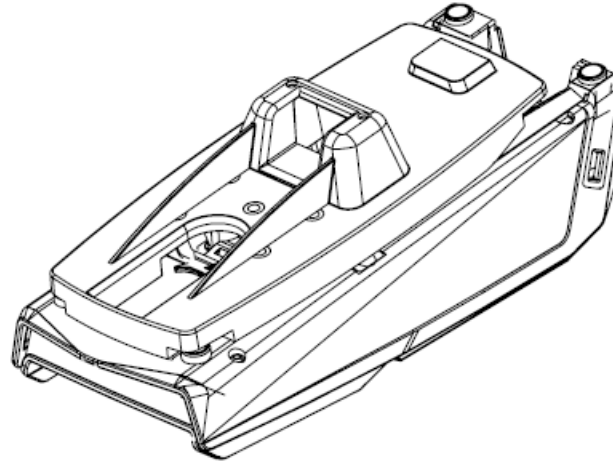

CST00166

Quick Installation Guide

Lane 3000/7000/8000
& Desk 1500 Backplate

Lane 3000/7000/8000 or Desk 1500
Payment Terminal

Ingenico Lane 3000/7000/8000 & Desk 1500 Backplate

(CST00166) Quick Installation Guide

TOOLS

PARTS

1 X Backplate (CST00166)
For use with Ingenico Lane 3000/7000/8000 or Desk 1500

1

Place terminal onto backplate and slide forward until click.

3

Fit terminal onto stand.
Press firmly until click.