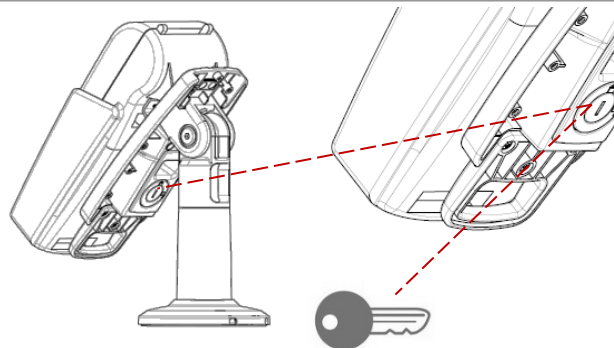

TOOLS

PARTS

1 X Backplate (CST00166)
For use with Ingenico Lane 3000/7000/8000 or Desk 1500

1

Place terminal onto backplate and slide forward until click.

3

Fit terminal onto stand.
Press firmly until click.

2

OPTIONAL

SAFEBASE OPTION

To lock device, turn key clockwise then remove key.
To unlock, turn counter-clockwise.

To remove device