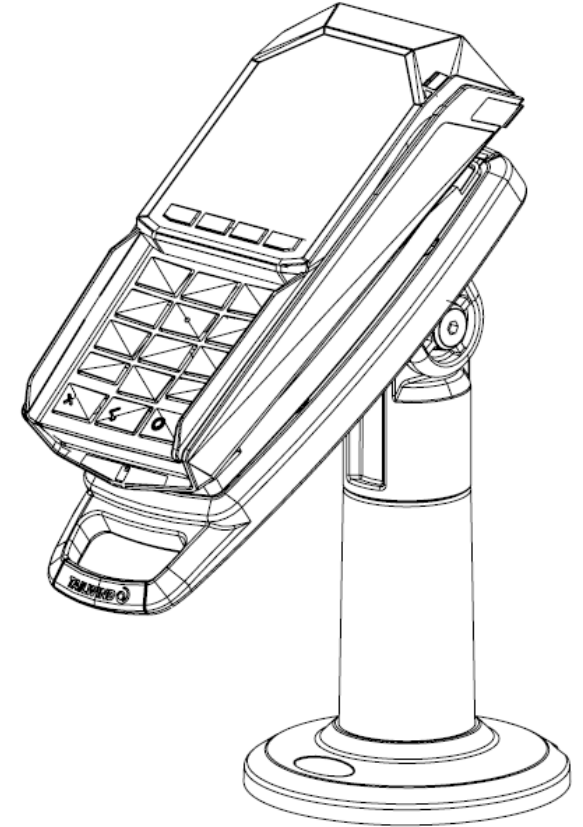

CST00166

Quick Installation Guide

Lane 3000/7000/8000
& Desk 1500 Backplate

Lane 3000/7000/8000 or Desk 1500
Payment Terminal

Ingenico Lane 3000/7000/8000 & Desk 1500 Backplate

(CST00166) Quick Installation Guide

TOOLS

PARTS

1 X Backplate (CST00166)
For use with Ingenico Lane 3000/7000/8000 or Desk 1500

1

Place terminal onto backplate and slide forward until click.

3

Fit terminal onto stand.
Press firmly until click.

2

OPTIONAL

SAFEBASE OPTION

To lock device, turn key clockwise then remove key.
To unlock, turn counter-clockwise.

To remove device