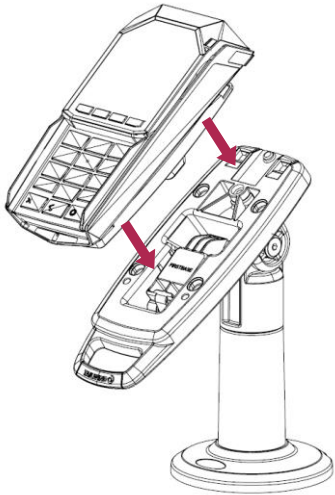

CST00166

Quick Installation Guide

Lane 3000/7000/8000
& Desk 1500 Backplate

Lane 3000/7000/8000 or Desk 1500
Payment Terminal

Ingenico Lane 3000/7000/8000 & Desk 1500 Backplate

(CST00166) Quick Installation Guide

TOOLS

PARTS

1 X Backplate (CST00166)
For use with Ingenico Lane 3000/7000/8000 or Desk 1500

1

Place terminal onto backplate and slide forward until click.

3

Fit terminal onto stand.
Press firmly until click.

2

OPTIONAL

SAFEBASE OPTION

To lock device, turn key clockwise then remove key.
To unlock, turn counter-clockwise.

To remove device