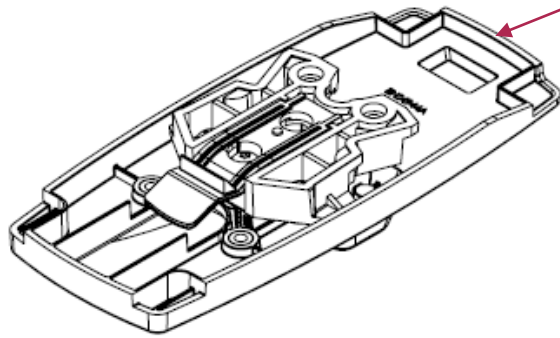

CST00166

Quick Installation Guide

Lane 3000/7000/8000
& Desk 1500 Backplate

Lane 3000/7000/8000 or Desk 1500
Payment Terminal

Ingenico Lane 3000/7000/8000 & Desk 1500 Backplate

(CST00166) Quick Installation Guide

TOOLS

PARTS

1 X Backplate (CST00166)
For use with Ingenico Lane 3000/7000/8000 or Desk 1500

1

Place terminal onto backplate and slide forward until click.

3

Fit terminal onto stand.
Press firmly until click.