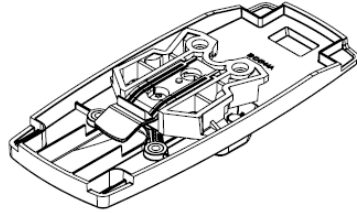

CST00166

Quick Installation Guide

Lane 3000/7000/8000
& Desk 1500 Backplate

Lane 3000/7000/8000 or Desk 1500
Payment Terminal

Ingenico Lane 3000/7000/8000 & Desk 1500 Backplate

(CST00166) Quick Installation Guide

TOOLS

PARTS

1 X Backplate (CST00166)
For use with Ingenico Lane 3000/7000/8000 or Desk 1500

1

Place terminal onto backplate and slide forward until click.

3

Fit terminal onto stand.
Press firmly until click.