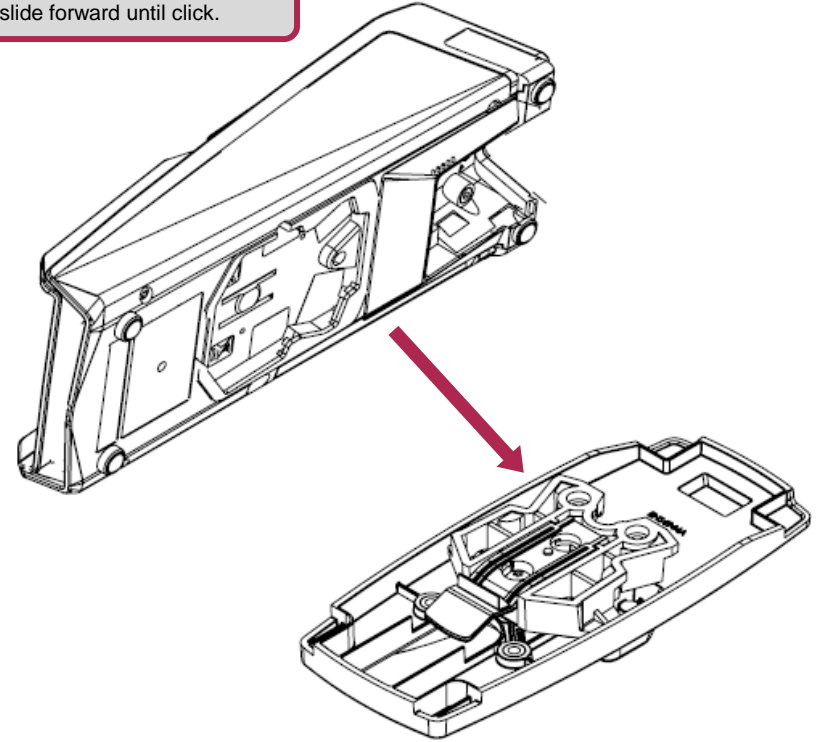

CST00166

Quick Installation Guide

Lane 3000/7000/8000
& Desk 1500 Backplate

Lane 3000/7000/8000 or Desk 1500
Payment Terminal

Ingenico Lane 3000/7000/8000 & Desk 1500 Backplate

(CST00166) Quick Installation Guide

TOOLS

PARTS

1 X Backplate (CST00166)
For use with Ingenico Lane 3000/7000/8000 or Desk 1500

1

Place terminal onto backplate and slide forward until click.

3

Fit terminal onto stand.
Press firmly until click.

2

OPTIONAL

SAFEBASE OPTION

To lock device, turn key clockwise then remove key.
To unlock, turn counter-clockwise.

To remove device