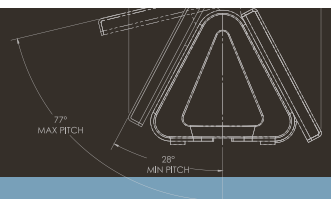

For technical or order inquiries Visit ens-co.com

Get in Touch >