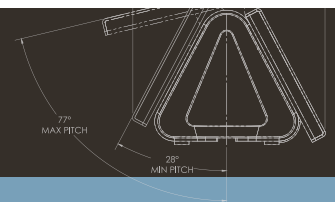

For technical or order inquiries Visit ens-co.com

Get in Touch >