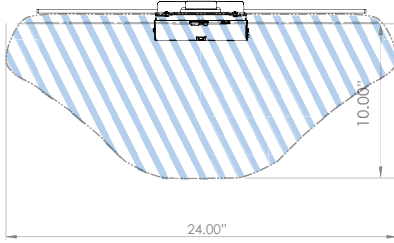

UV24

Safely Disinfect High Touch Surfaces

COVERAGE AREA

Coverage Area

monitor (shown from above)