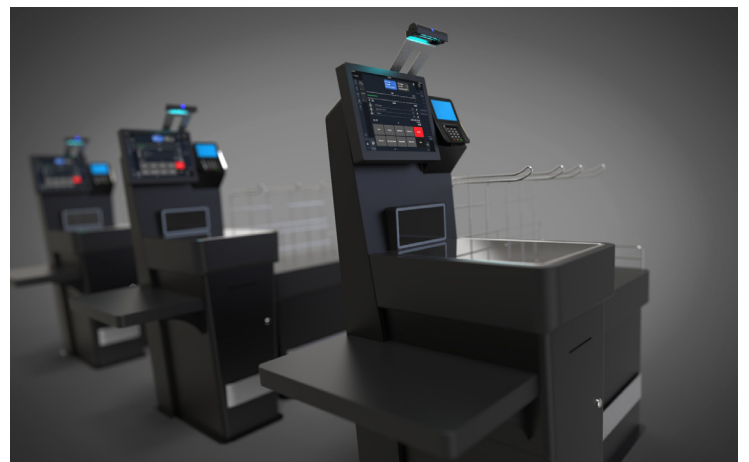

UV24

Safely Disinfect High Touch Surfaces

UV-C light is used to eradicate harmful bacteria, including antibiotic resistant viruses (including Coronaviruses SARS and MERS), Staphylococcus aureus (MRSA) and Enterococcus (VRE), as well as E. coli, difficile, Proteus spp., Klebsiella spp and Listeria spp. UV-C light is being used globally to fight the COVID-19 strain. Our automated chemical-free disinfecting technology is your proven ally against the spread of infectious microorganisms.

The UV24 by ENS is a flexible solution designed to protect your customers and employees using touchscreens or any high touch surfaces. 24/7 automated disinfecting cycles of low doses of UV-C light are harmful to pathogens, but designed to be safe for human interaction.

UV24

Safely Disinfect High Touch Surfaces

COVERAGE AREA

Coverage Area

monitor (shown from above)

monitor (shown from side)

Safe, Flexible, Next-Generation High Touch Surface Disinfectant

With UV-Clean, you can set up a strong line of defense against the spread of infectious microorganisms on high-touch surfaces or objects. Lead the Change, create the safest environments for your employees, customers and community.

KEY FEATURES

- ENS can enable UV24 to mount to most touchscreens or any high touch surfaces with retail hardened brackets
- Optimizes day-to-day workflow with an automatic means of self-disinfection
- Low cost of ownership
- Standard and custom configurations available