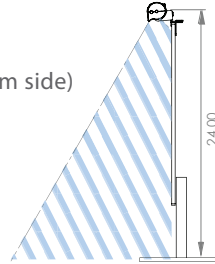

monitor (shown from side)

Safe, Flexible, Next-Generation High Touch Surface Disinfectant

With UV-Clean, you can set up a strong line of defense against the spread of infectious microorganisms on high-touch surfaces or objects. Lead the Change, create the safest environments for your employees, customers and community.

PRODUCT DETAILS

- Automated disinfecting cycles
- Motion activated for safe deployment of UV-C light
- Sleek and stylish design
  6" length x 1" diameter
- Up to 24" disinfecting area
- One-year Warranty
- Extended Warranty options available

KEY FEATURES

- ENS can enable UV24 to mount to most touchscreens or any high touch surfaces with retail hardened brackets
- Optimizes day-to-day workflow with an automatic means of self-disinfection
- Low cost of ownership
- Standard and custom configurations available