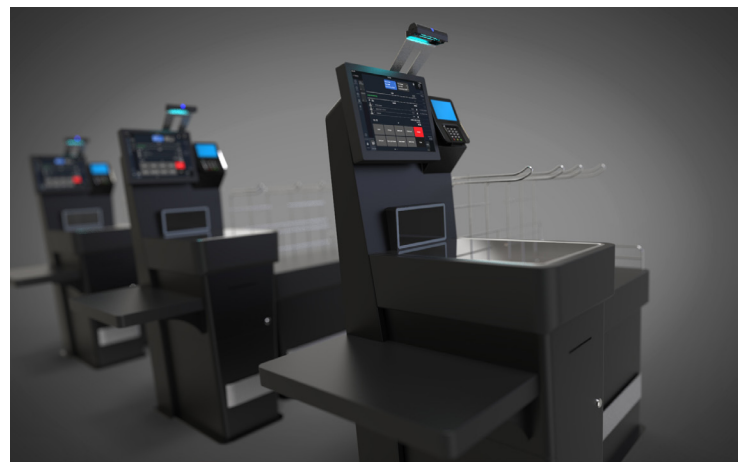

## Safely Disinfect High Touch Surfaces

UV-C light is used to eradicate harmful bacteria, including antibiotic resistant viruses (including Coronaviruses SARS and MERS), Staphylococcus aureus (MRSA) and Enterococcus (VRE), as well as E. coli, difficile, Proteus spp., Klebsiella spp and Listeria spp. UV-C light is being used globally to fight the COVID-19 strain. Our automated chemical-free disinfecting technology is your proven ally against the spread of infectious microorganisms.

The UV24 by ENS is a flexible solution designed to protect your customers and employees using touchscreens or any high touch surfaces. 24/7 automated disinfecting cycles of low doses of UV-C light are harmful to pathogens, but designed to be safe for human interaction.

### Standard and Custom Solutions for:

- Pharmacy
- Wellness Clinics
- Point of Sale
- Self Check-Out
- Customer Kiosks
- Customer facing screens
- Registry
- ATM
- Drive-Thru
- Employee Time Clock
- Employee Break Rooms
- Shared Workspaces
- Call Centers
- Mobile Technology
- Casino / Gaming
- Hotel / Lodging

### KEY FEATURES

- ENS can enable UV24 to mount to most touchscreens or any high touch surfaces with retail hardened brackets
- Optimizes day-to-day workflow with an automatic means of self-disinfection
- Low cost of ownership
- Standard and custom configurations available