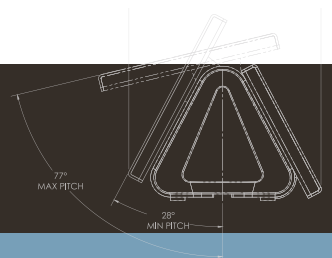

For technical or order enquiries contact:
EMEA Sales: +44 (0) 1383 661237 | Visit ens-co.co.uk

Get in Touch