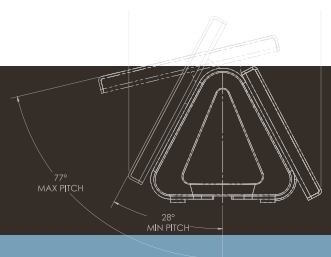

For technical or order enquiries contact:
EMEA Sales: +44 (0) 1383 661237 | Visit ens-co.co.uk

Get in Touch