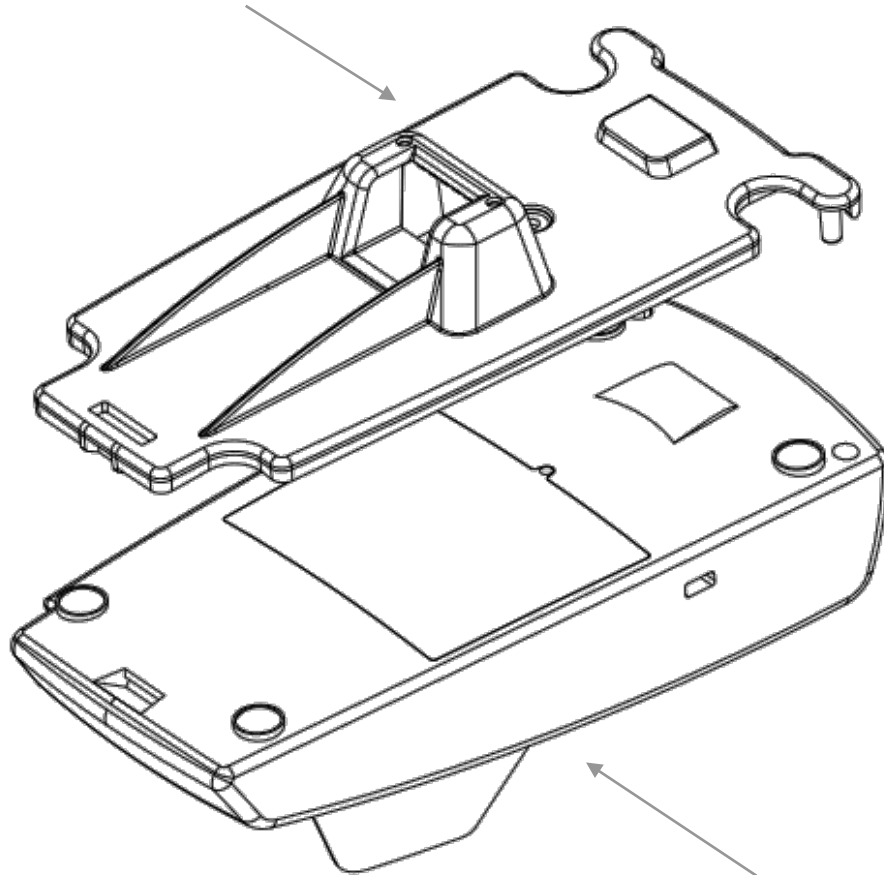

Ingenico iPP320/350 Backplate

Ingenico IPP320/350 - PEDPack

Quick Installation Guide

NOTE

Quick &
Easy Install

No tools
required

PARTS

x1

1A

Remove screw if
present

1B

Locate
bosses in
holes

2

x1
Tighten screw
until secure

3

4