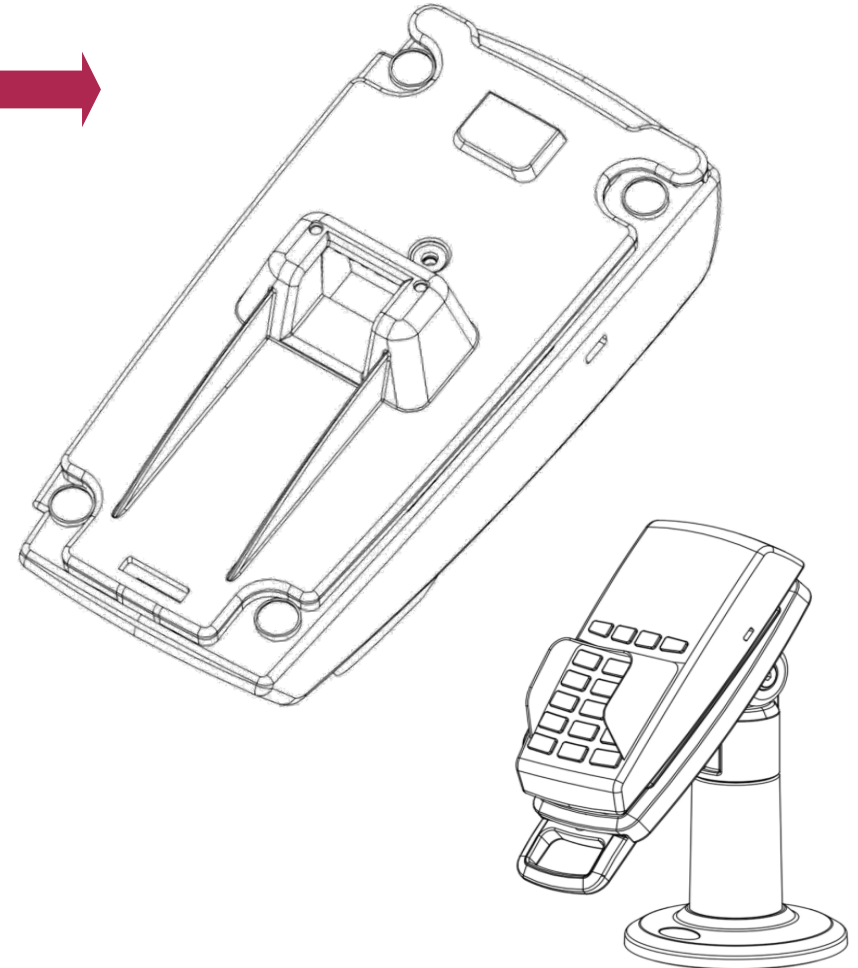

Ingenico iPP320/350 Backplate

Ingenico IPP320/350 - PEDPack

Quick Installation Guide

NOTE

Quick &
Easy Install

No tools
required

PARTS

x1

1A

Remove screw if
present

1B

Locate
bosses in
holes

2

x1
Tighten screw
until secure

3

4