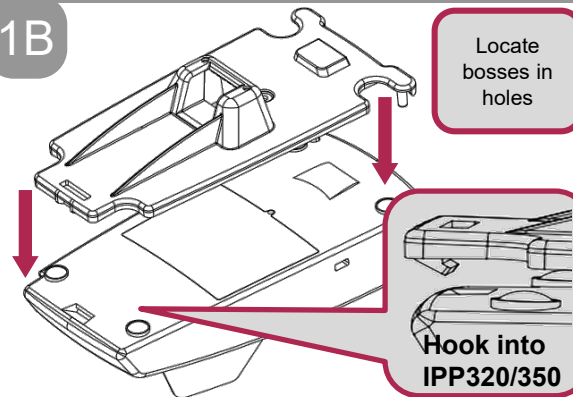

Ingenico iPP320/350 Backplate

Ingenico IPP320/350 - PEDPack

Quick Installation Guide

NOTE

Quick &
Easy Install

No tools
required

PARTS

x1

1A

Remove screw if
present

1B

Locate
bosses in
holes

2

x1
Tighten screw
until secure

3

4