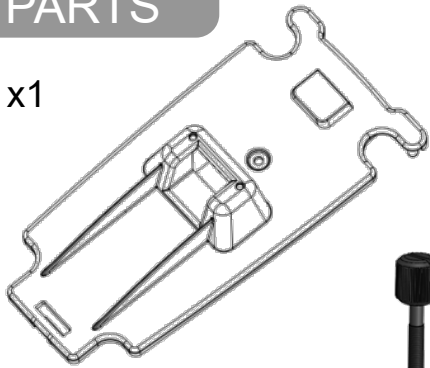

Ingenico iPP320/350 Backplate

Ingenico IPP320/350 - PEDPack

Quick Installation Guide

NOTE

Quick &
Easy Install

No tools
required

PARTS

x1

1A

Remove screw if
present

1B

Locate
bosses in
holes

2

x1
Tighten screw
until secure

3

4