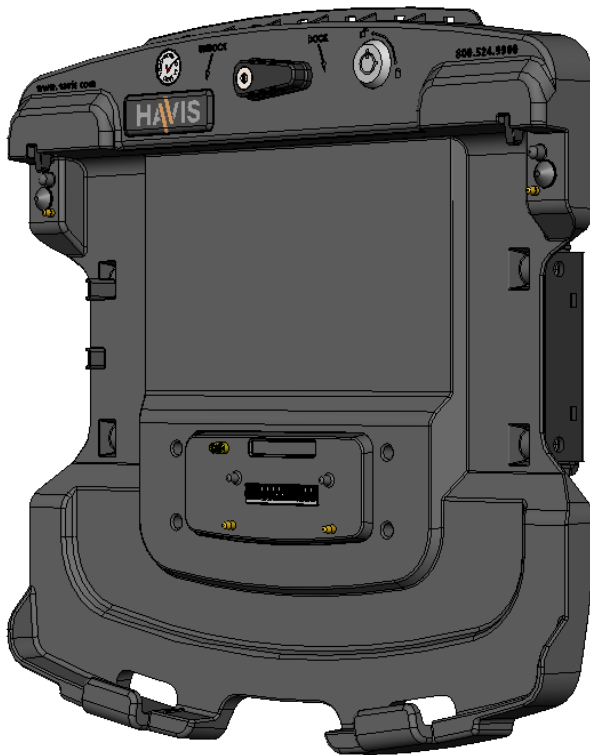

# Havis DS-PAN-420 Docking Station for Panasonic CF-54 Toughbook

MARCH 2018

# Havis DS-PAN-420 Docking Station for Panasonic CF-54 Toughbook