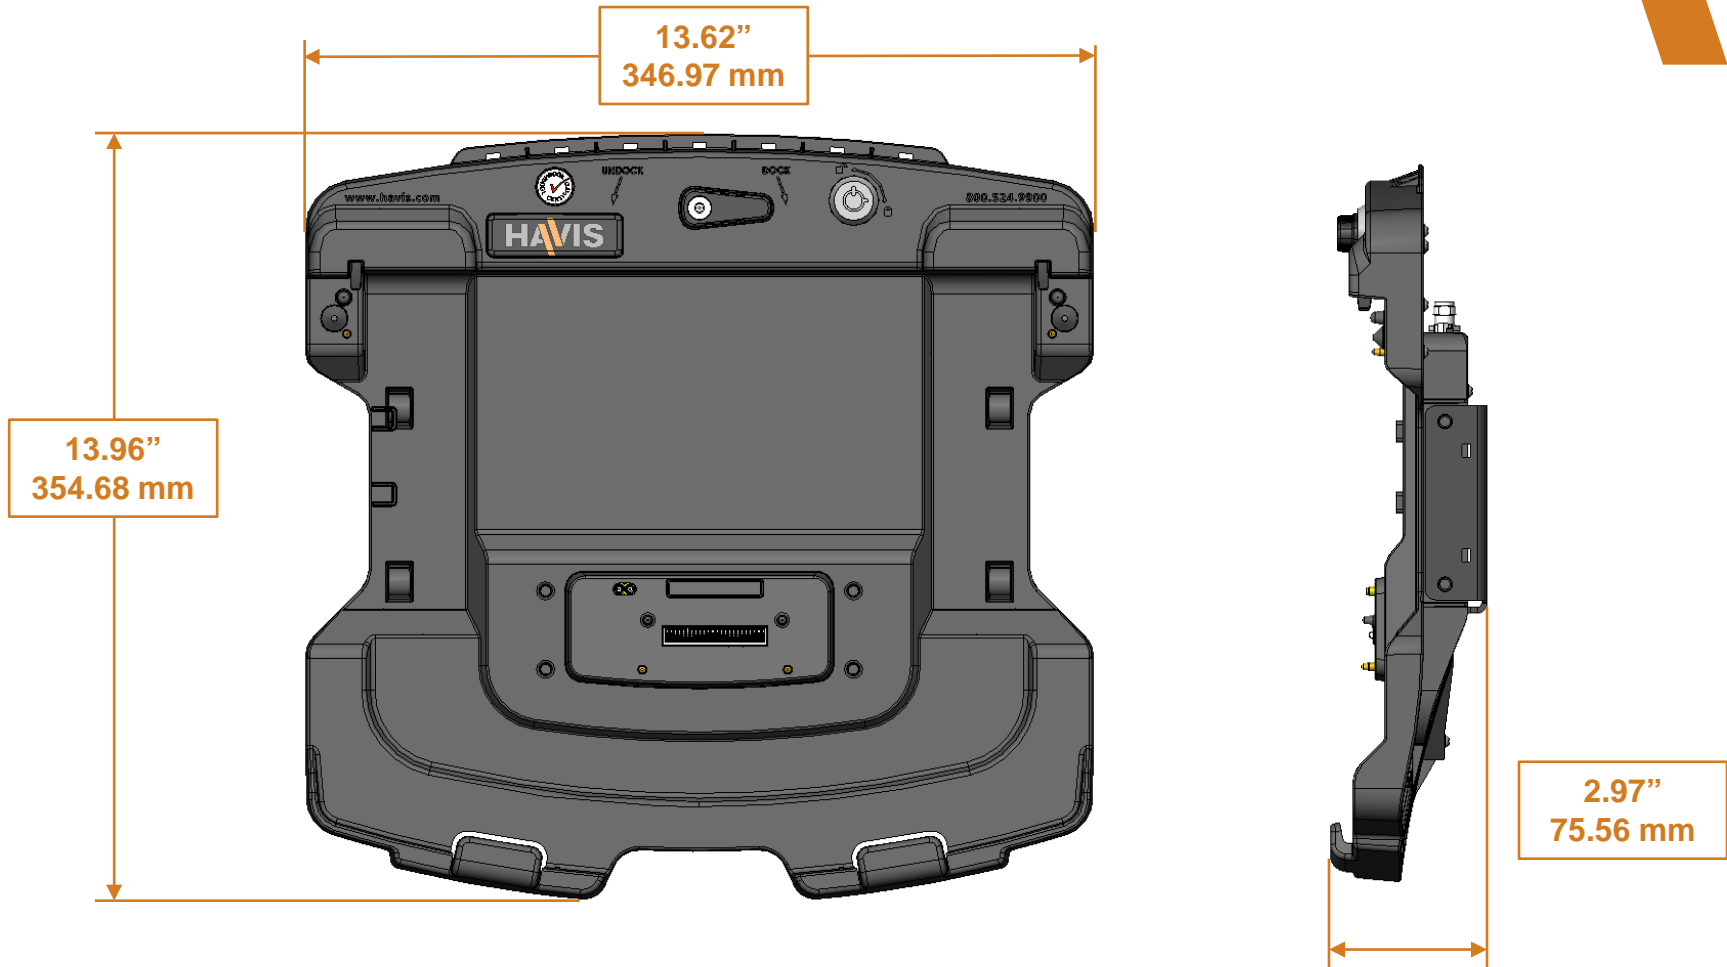

Havis DS-PAN-420 Docking Station for Panasonic CF-54 Toughbook